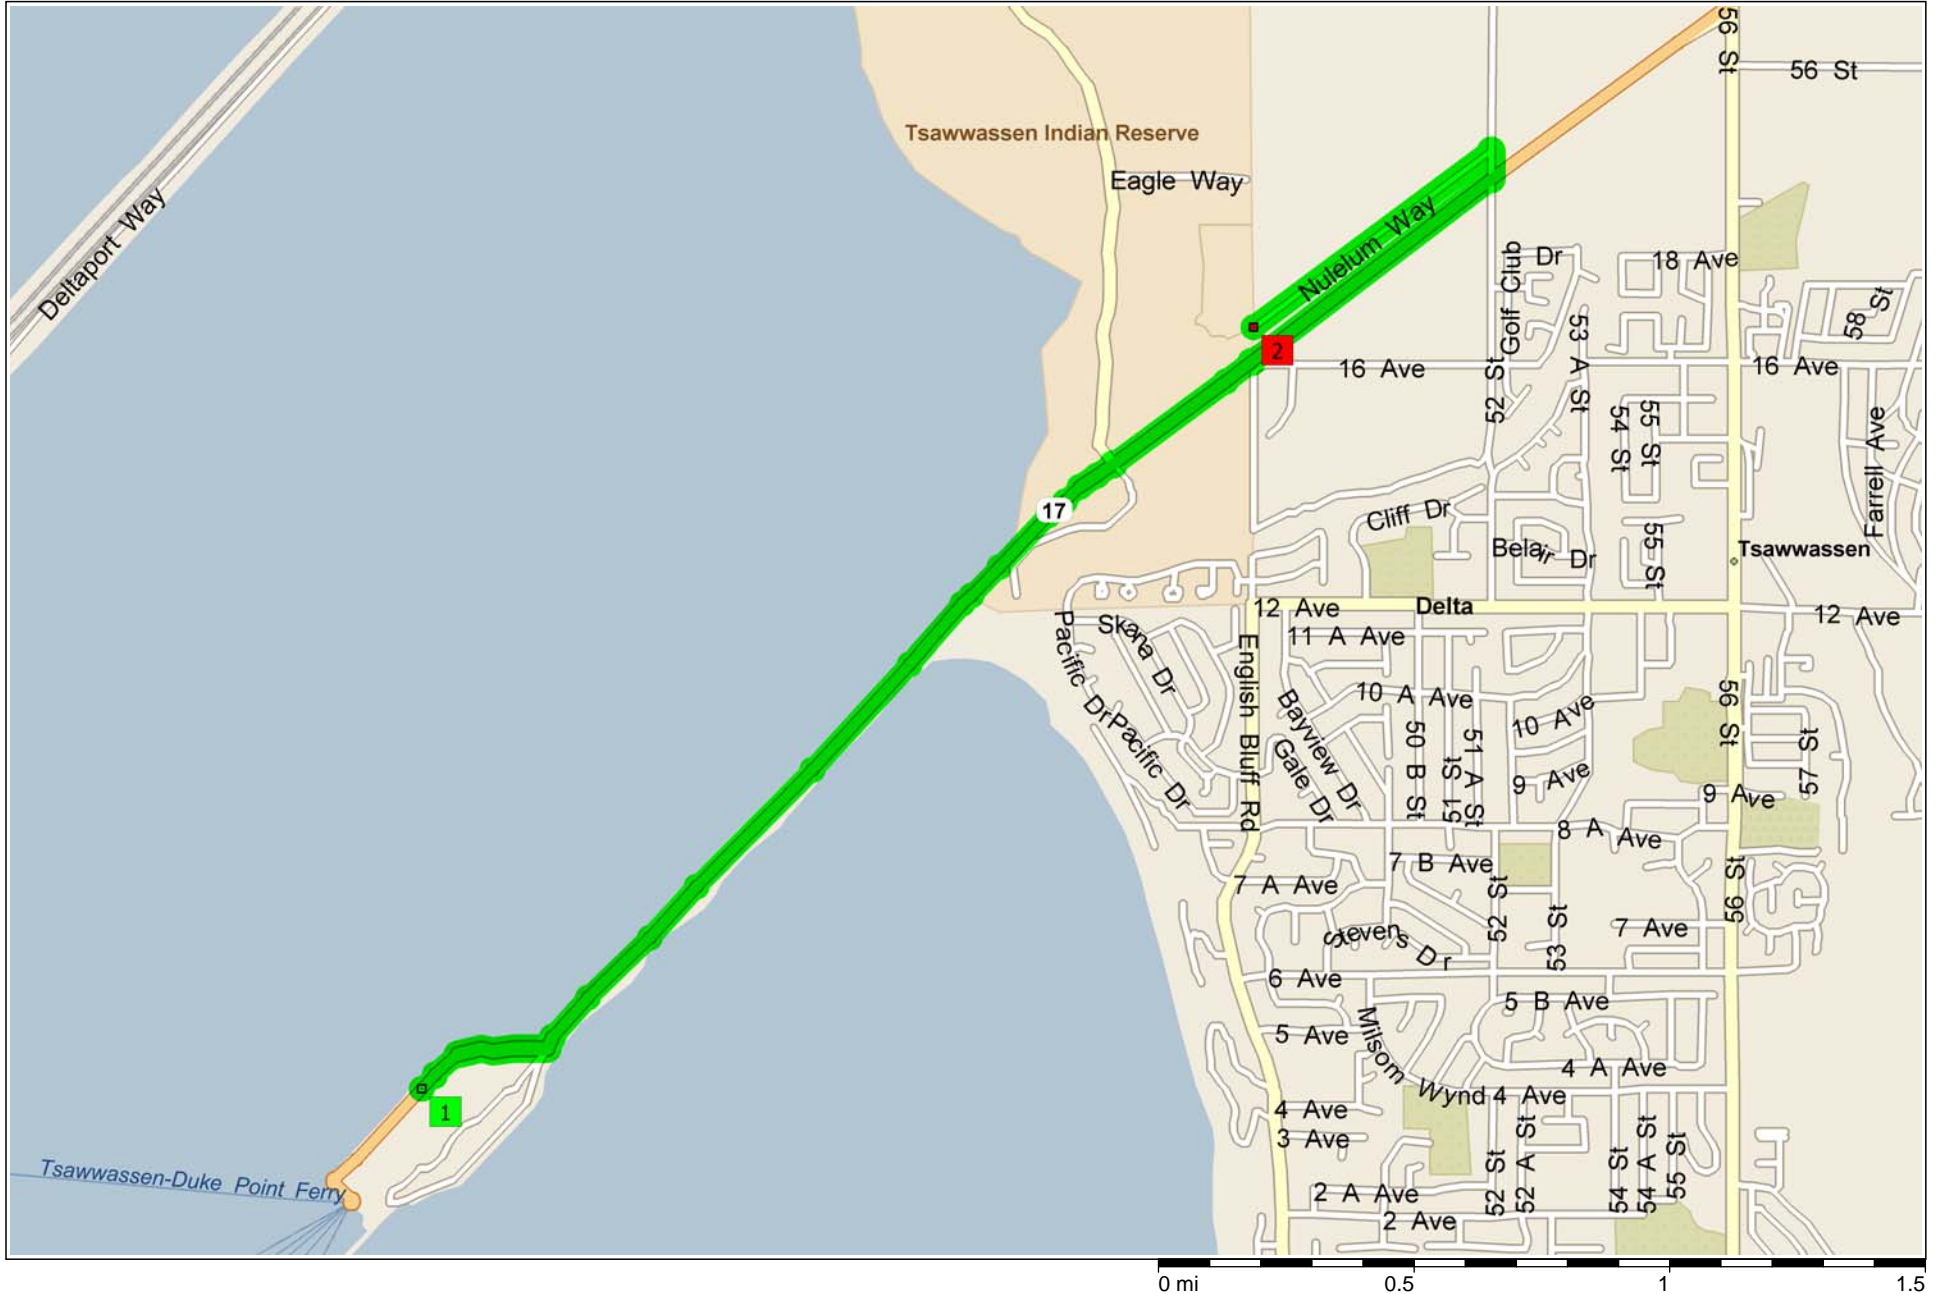

Directions from Tsawwassen BC Ferries Terminal to Parkcanada RV Park

3.7 miles; 6 minutes

9:00 AM 0.0 mi **1** Depart Tsawwassen Ferry Terminal [Delta, BC, (888) 724-5223] on Local road(s) (North-East) for 0.3 mi
9:00 AM 0.3 mi Turn LEFT (North) onto HWY-17 for 2.7 mi
9:03 AM 3.0 mi Bear LEFT (North) onto 52 St, then immediately turn LEFT (South-West) onto Nulelum Way for 0.7 mi
9:06 AM 3.7 mi **2** Arrive 4799 Nulelum Way, Delta BC